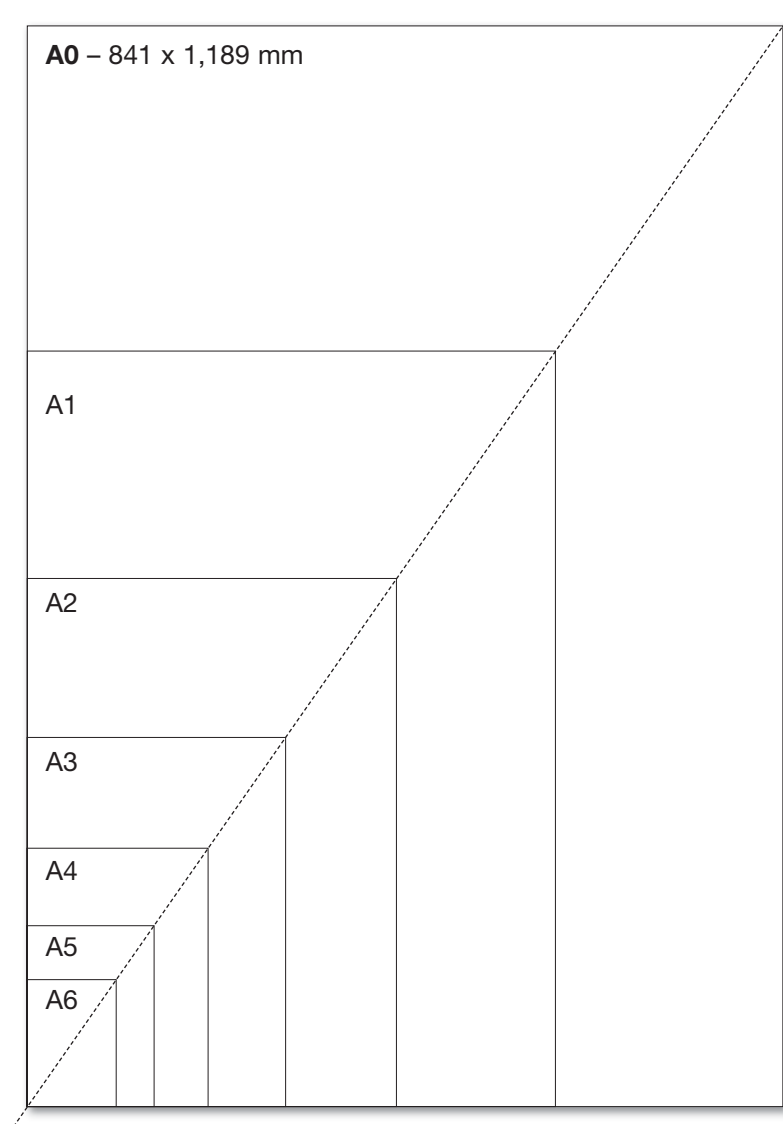

A-series paper size guide (ISO 216)

For marketing, copywriting, graphic design, PR and other useful stuff

Buzz Associates Limited, 45 East Hatley, Sandy, Cambridgeshire, SG19 3JA, England
T/F +44 (0)1767 651115 **M** 07840 538814 **E** peter@buzzassociates.co.uk **W** www.buzzassociates.co.uk