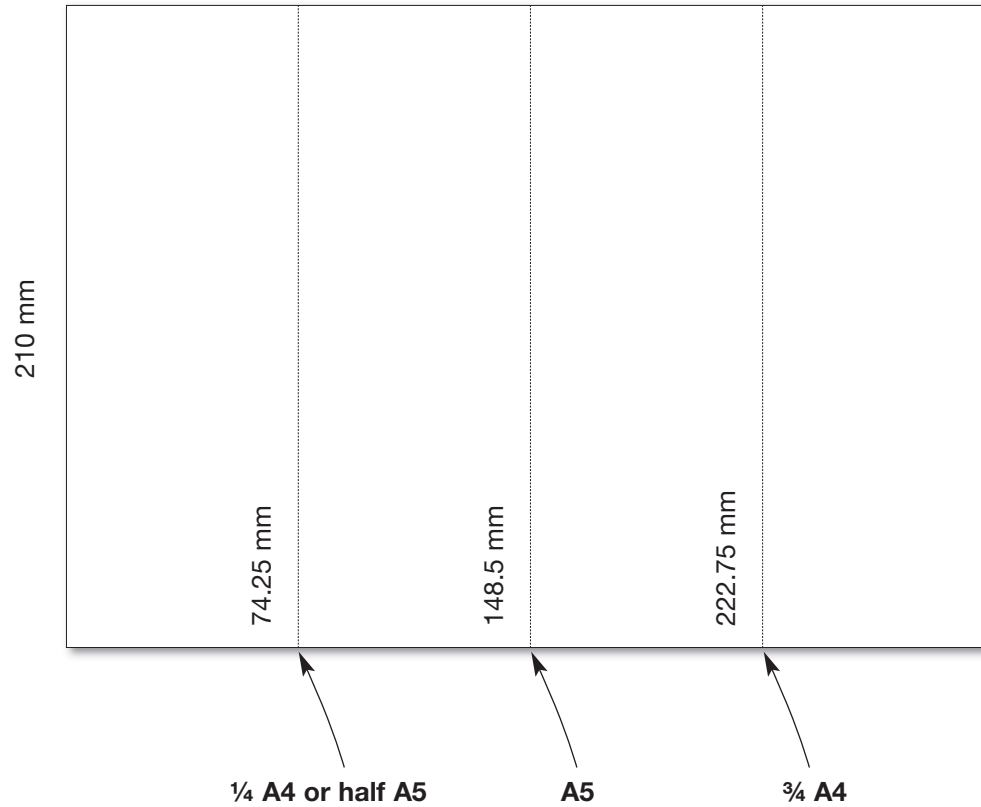

A-series paper size guide (ISO 216)

For marketing, copywriting, graphic design, PR and other useful stuff

Buzz Associates Limited, 45 East Hatley, Sandy, Cambridgeshire, SG19 3JA, England
T/F +44 (0)1767 651115 **M** 07840 538814 **E** peter@buzzassociates.co.uk **W** www.buzzassociates.co.uk

A4 variants

A4 landscape centres
297 mm

1/3 A4 out of A4 portrait
210 mm

For marketing, copywriting, graphic design, PR and other useful stuff

Buzz Associates Limited, 45 East Hatley, Sandy, Cambridgeshire, SG19 3JA, England
T/F +44 (0)1767 651115 M 07840 538814 E peter@buzzassociates.co.uk W www.buzzassociates.co.uk