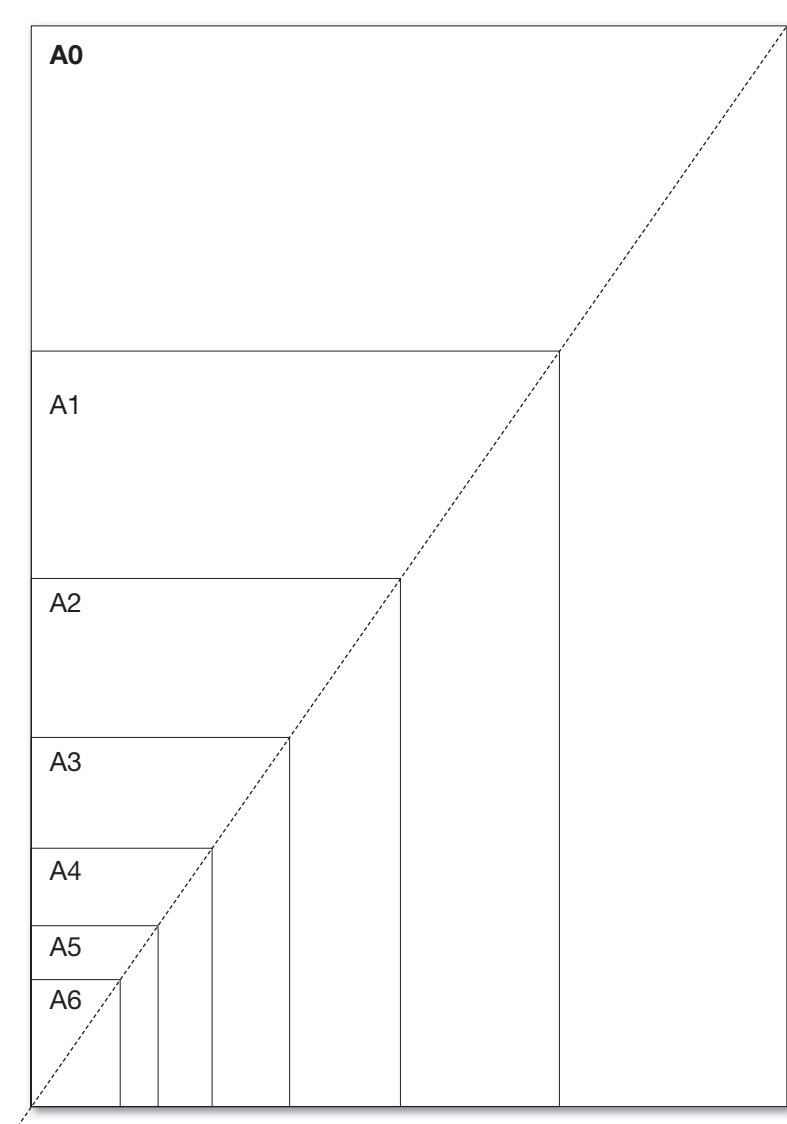

A-series paper size guide (ISO 216)

For marketing, copywriting, graphic design, PR and other useful stuff

Buzz Associates Limited, 45 East Hatley, Sandy, Cambridgeshire, SG19 3JA, England
T/F +44 (0)1767 651115 **M** 07840 538814 **E** peter@buzzassociates.co.uk **W** www.buzzassociates.co.uk