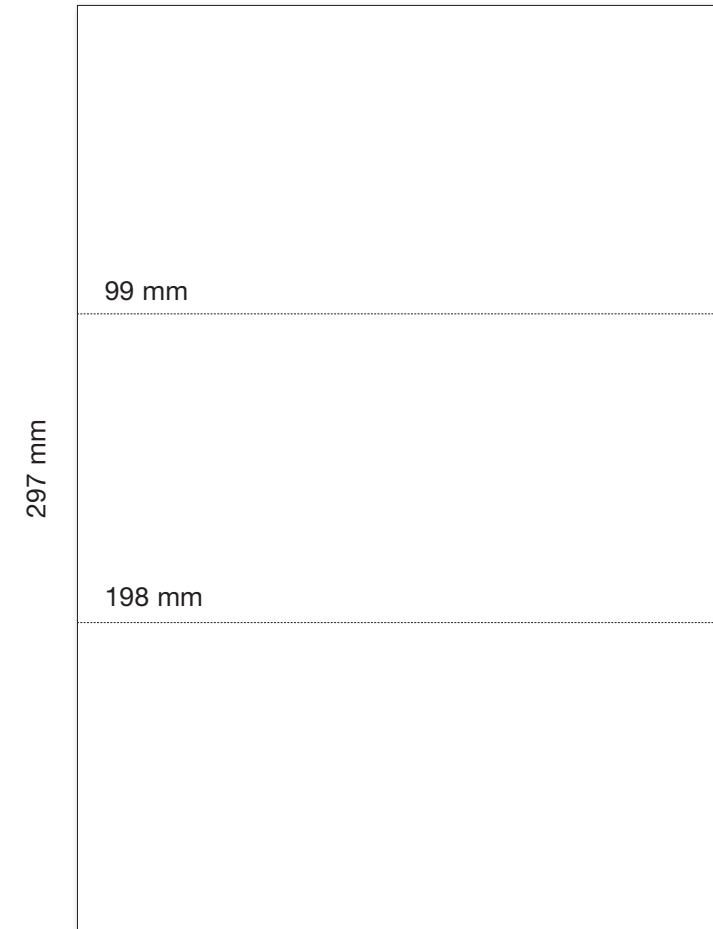

A-series paper size guide (ISO 216)

For marketing, copywriting, graphic design, PR and other useful stuff

Buzz Associates Limited, 45 East Hatley, Sandy, Cambridgeshire, SG19 3JA, England
T/F +44 (0)1767 651115 **M** 07840 538814 **E** peter@buzzassociates.co.uk **W** www.buzzassociates.co.uk

A4 variants

A4 landscape centres
297 mm

1/3 A4 out of A4 portrait
210 mm

For marketing, copywriting, graphic design, PR and other useful stuff

Buzz Associates Limited, 45 East Hatley, Sandy, Cambridgeshire, SG19 3JA, England
T/F +44 (0)1767 651115 M 07840 538814 E peter@buzzassociates.co.uk W www.buzzassociates.co.uk